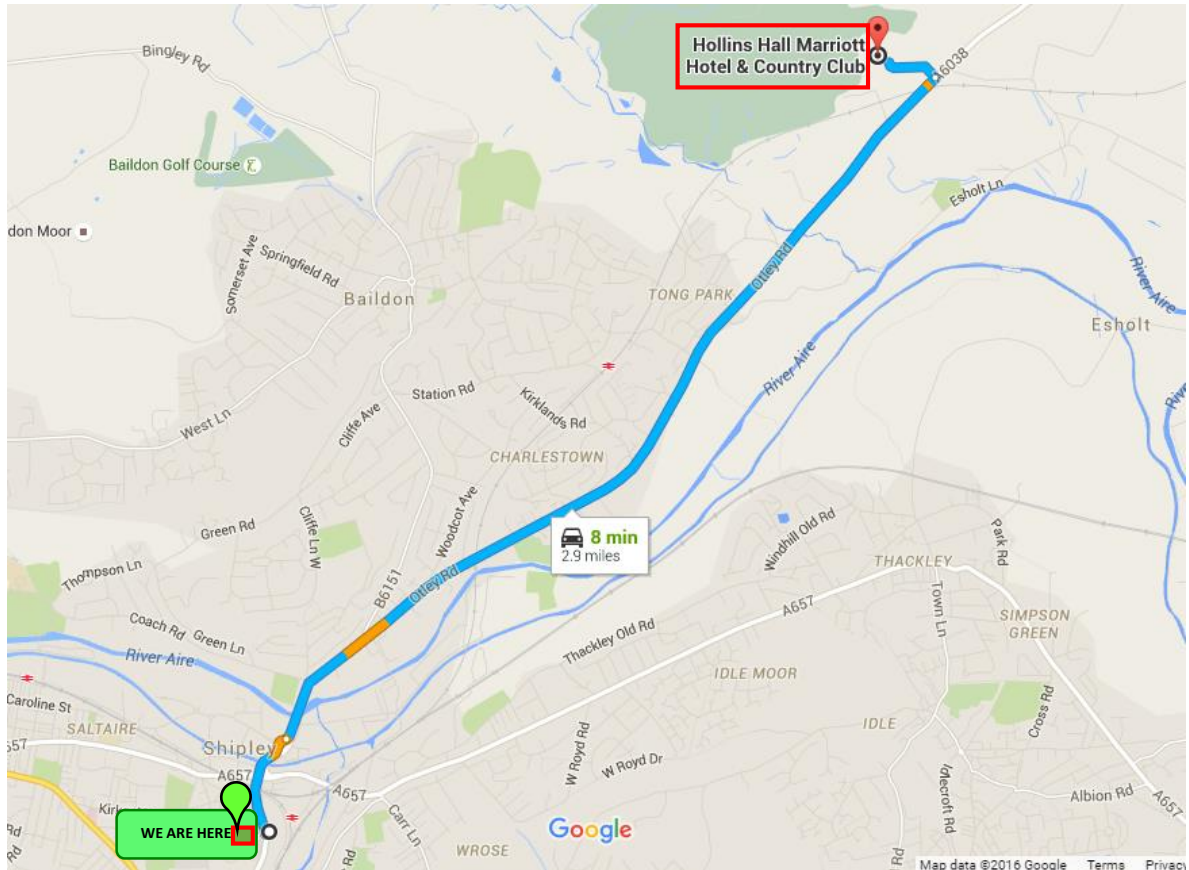

Parking Guide for Shipley Training Centre, Pegasus House

(90 Otley Road, Shipley, West Yorkshire, BD18 3SA)

- Carpark 1 | Free: Our car park, next to Laura Ashley building.
[90 Otley Road, Shipley, WY, BD18 3SA]
- **Carpark 2 | Pay: £3 for the day, outside Westcliffe Medical Centre, opposite ASDA.**
[Westcliffe Road, Shipley, WY, BD18 3EE]
- Carpark 3 | Free: ASDA carpark, max 2 hour stay.
[Manor Lane, Shipley, WY, BD18 3RY]
- Carpark 4 | Possibly free: Very small, expected to be full.
(Behind Shimla restaurant, appear to be no restrictions)
[Up Dale Street, BD18]

Carpark 2 is the nearest, most convenient therefore we recommend this, should our own be full. This is a 5 minute walk from Westcliffe carpark to our building (0.2 miles/322 metres).

NOTE: There are 2 routes in **BLUE** from the train station.

Hotel Information

1. Hotel Ibis

Driving Route to Hotel Ibis from Pegasus House

Salts Mill Road, Bradford, BD18 3ST

(0.3 miles/482 metres - 2min drive/6min walk).

- Head north on Otley Rd/A6038 towards Dale Street.
- Turn left onto Salts Mill Road.
- Destination will be on the left.

Hotel Information

2. Hollins Hall Marriott Hotel

Driving Route to Hollins Hall Marriott Hotel & Country Club from Pegasus House

Hollins Hill, Baidon, Shipley, Bradford BD17 7QW

(2.9 miles - 8 min drive).

- Head north on Otley Rd/A6038 towards Dale Street.
- Turn left to stay on Otley Rd/A6038.
- Continue to follow A6038.
- Turn left.