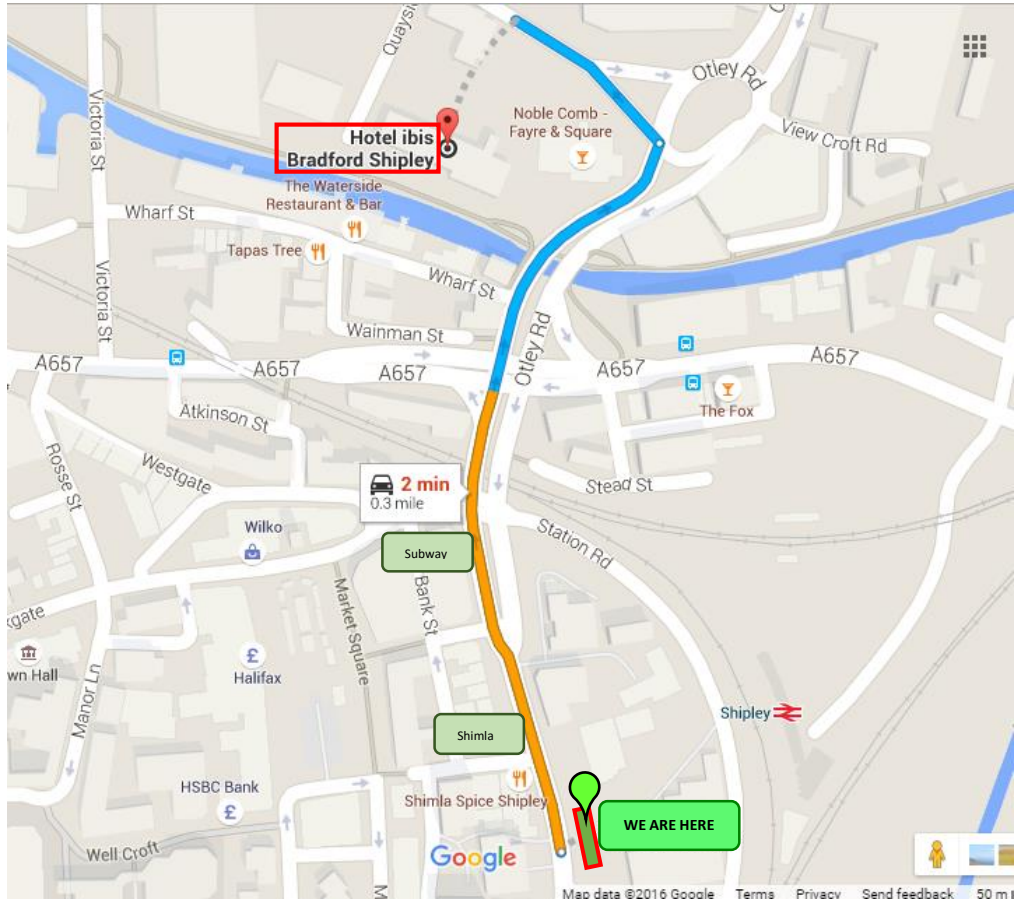

Parking Guide for Shipley Training Centre, Pegasus House

(90 Otley Road, Shipley, West Yorkshire, BD18 3SA)

- Carpark 1 | Free: Our car park, next to Laura Ashley building.
[90 Otley Road, Shipley, WY, BD18 3SA]
- **Carpark 2 | Pay: £3 for the day, outside Westcliffe Medical Centre, opposite ASDA.**
[Westcliffe Road, Shipley, WY, BD18 3EE]
- Carpark 3 | Free: ASDA carpark, max 2 hour stay.
[Manor Lane, Shipley, WY, BD18 3RY]
- Carpark 4 | Possibly free: Very small, expected to be full.
(Behind Shimla restaurant, appear to be no restrictions)
[Up Dale Street, BD18]

Carpark 2 is the nearest, most convenient therefore we recommend this, should our own be full. This is a 5 minute walk from Westcliffe carpark to our building (0.2 miles/322 metres).

NOTE: There are 2 routes in **BLUE** from the train station.

Hotel Information

1. Hotel Ibis

Driving Route to Hotel Ibis from Pegasus House

Salts Mill Road, Bradford, BD18 3ST

(0.3 miles/482 metres - 2min drive/6min walk).

- Head north on Otley Rd/A6038 towards Dale Street.
- Turn left onto Salts Mill Road.
- Destination will be on the left.

Hotel Information

2. Hollins Hall Marriott Hotel

Driving Route to Hollins Hall Marriott Hotel & Country Club from Pegasus House

Hollins Hill, Baidon, Shipley, Bradford BD17 7QW

(2.9 miles - 8 min drive).

- Head north on Otley Rd/A6038 towards Dale Street.
- Turn left to stay on Otley Rd/A6038.
- Continue to follow A6038.
- Turn left.