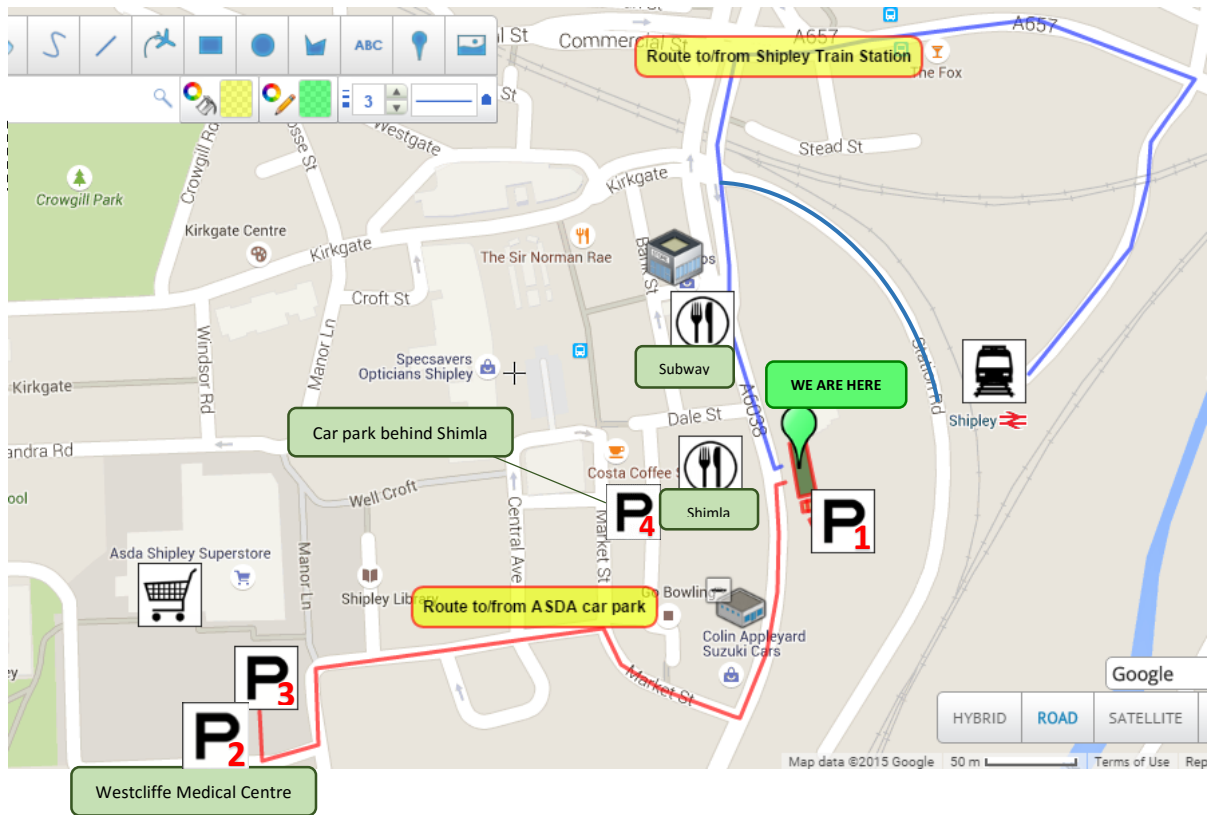

Parking Guide for Shipley Training Centre, Pegasus House

(90 Otley Road, Shipley, West Yorkshire, BD18 3SA)

- Carpark 1 | Free: Our car park, next to Laura Ashley building.
[90 Otley Road, Shipley, WY, BD18 3SA]
- **Carpark 2 | Pay: £3 for the day, outside Westcliffe Medical Centre, opposite ASDA.**
[Westcliffe Road, Shipley, WY, BD18 3EE]
- Carpark 3 | Free: ASDA carpark, max 2 hour stay.
[Manor Lane, Shipley, WY, BD18 3RY]
- Carpark 4 | Possibly free: Very small, expected to be full.
(Behind Shimla restaurant, appear to be no restrictions)
[Up Dale Street, BD18]

Carpark 2 is the nearest, most convenient therefore we recommend this, should our own be full. This is a 5 minute walk from Westcliffe carpark to our building (0.2 miles/322 metres).

NOTE: There are 2 routes in **BLUE** from the train station.

Hotel Information

1. Hotel Ibis

Driving Route to Hotel Ibis from Pegasus House

Salts Mill Road, Bradford, BD18 3ST

(0.3 miles/482 metres - 2min drive/6min walk).

- Head north on Otley Rd/A6038 towards Dale Street.
- Turn left onto Salts Mill Road.
- Destination will be on the left.

Hotel Information

2. Hollins Hall Marriott Hotel

Driving Route to Hollins Hall Marriott Hotel & Country Club from Pegasus House

Hollins Hill, Baidon, Shipley, Bradford BD17 7QW

(2.9 miles - 8 min drive).

- Head north on Otley Rd/A6038 towards Dale Street.
- Turn left to stay on Otley Rd/A6038.
- Continue to follow A6038.
- Turn left.